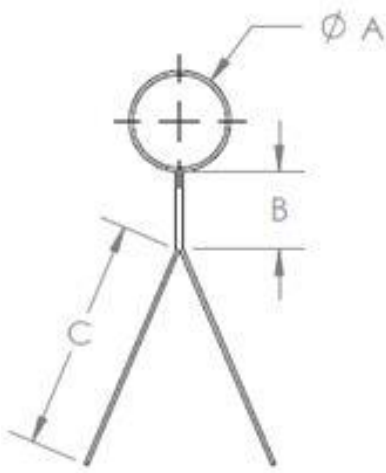

# DOUBLE FLAP KEDER

Black Panama Weave, PVC Coating - Black

Part Number	Size	Dimensions (mm)			Fabric Color	Coating Color	Fabric Weave	Cord Color
		A	B	C				
40-D211	4mm (5/32")	4	10	25	Black	Black	Panama	Clear
50-D211	5mm (3/16")	5	10	25	Black	Black	Panama	Orange
60-D211	6mm (1/4")	6	10	25	Black	Black	Panama	Yellow
75-D211	7.5mm (9/32")	7.5	10	30	Black	Black	Panama	Green
85-D211	8.5mm (5/16")	8.5	10	30	Black	Black	Panama	Blue
10-D211	10mm (13/32")	10	10	30	Black	Black	Panama	Purple
11-D211	11mm (7/16")	11	10	30	Black	Black	Panama	Black
12-D211	12mm (15/32")	12	10	30	Black	Black	Panama	Orange
13-D211	13mm (1/2")	13	10	30	Black	Black	Panama	White
15-D211	15mm (5/8")	15	10	30	Black	Black	Panama	Grey
		A = Cord & Fabric Diameter      B = Weld Width      C = Weldable Flap Width						