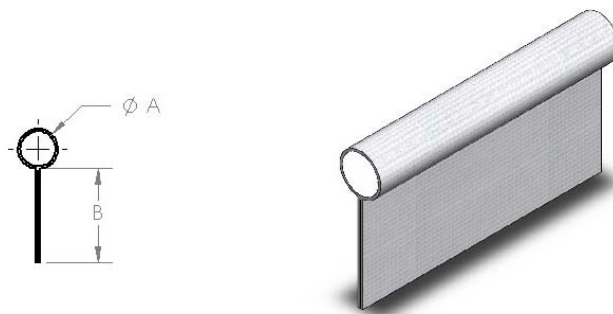

WELDED FLAP KEDER

White or Black Standard Weave
White or Black Panama Weave

| Part Number | Size | Dimensions (mm) | | Fabric Color | Fabric Weave | Cord Color |
|-------------|---------------|-----------------|------|--------------|--------------|------------|
| | | Cord | Weld | | | |
| 40-W122 | 4mm (5/32") | 4 | 20 | White | Standard | Clear |
| 40-W212 | 4mm (5/32") | 4 | 20 | Black | Standard | Clear |
| 50-W122 | 5mm (3/16") | 5 | 20 | White | Standard | Orange |
| 50-W212 | 5mm (3/16") | 5 | 20 | Black | Standard | Orange |
| 60-W122 | 6mm (1/4") | 6 | 20 | White | Standard | Yellow |
| 60-W212 | 6mm (1/4") | 6 | 20 | Black | Standard | Yellow |
| 75-W122 | 7.5mm (9/32") | 7.5 | 20 | White | Standard | Green |
| 75-W111 | 7.5mm (9/32") | 7.5 | 20 | White | Panama | Green |
| 75-W212 | 7.5mm (9/32") | 7.5 | 20 | Black | Standard | Green |
| 75-W211 | 7.5mm (9/32") | 7.5 | 20 | Black | Panama | Green |
| 85-W122 | 8.5mm (5/16") | 8.5 | 20 | White | Standard | Blue |
| 85-W111 | 8.5mm (5/16") | 8.5 | 20 | White | Panama | Blue |
| 85-W212 | 8.5mm (5/16") | 8.5 | 20 | Black | Standard | Blue |
| 85-W211 | 8.5mm (5/16") | 8.5 | 20 | Black | Panama | Blue |