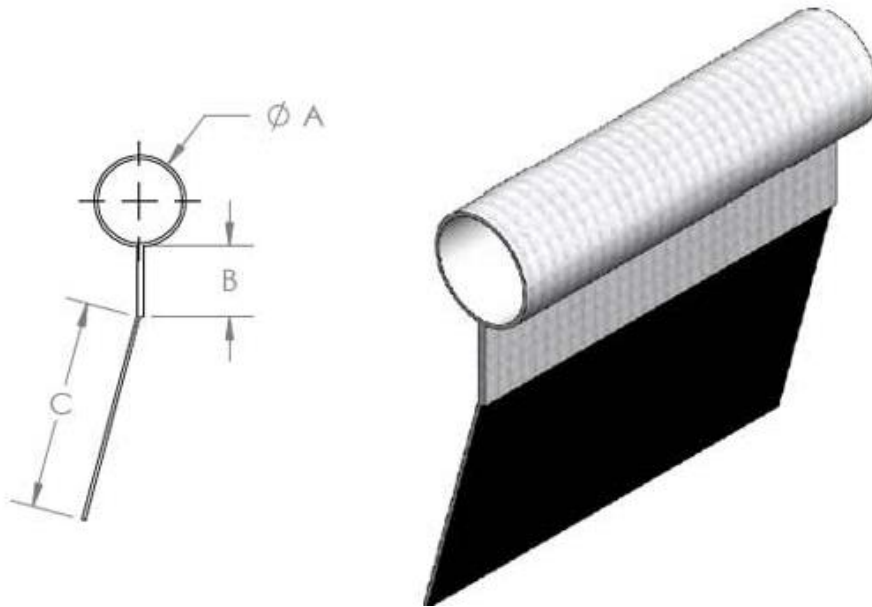

# SINGLE FLAP KEDER

White Panama Weave, PVC Coating - Black

Part Number	Size	Dimensions (mm)			Fabric Color	Coating Color	Fabric Weave	Cord Color
		A	B	C				
11-S111	11mm (7/16")	11	10	30	White	Black	Panama	White
13-S111	13mm (1/2")	13	10	30	White	Black	Panama	White
		A = Cord & Fabric Diameter			B = Weld Width		C = Weldable Flap Width	