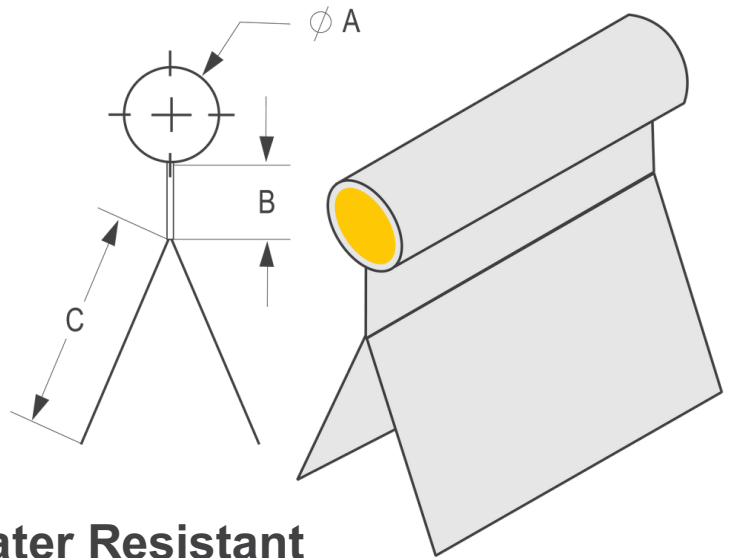

# DOUBLE FLAP KEDER

## Anti-Wick™ - 25 oz. Blockout - Water Resistant

PART NUMBER	SIZE	DIMENSIONS			FABRIC COLOR	COATING COLOR	CORD COLOR
		A	B	C			
11-DHDB-FB	11 mm. (7/16 in.)	11 mm.	10 mm.	30 mm.	White 2500	White	Black
13-DHDB-FB	13 mm. (1/2 in.)	13 mm.	10 mm.	30 mm.	White 2500	White	White

A = Cord & Fabric | B = Weld Width | C = Weldable Free Flap Width