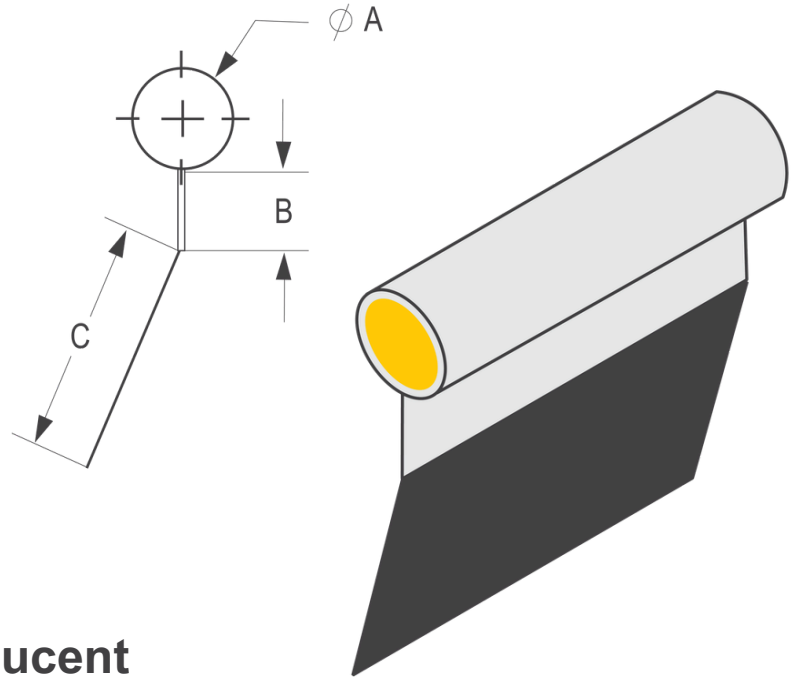

SINGLE FLAP KEDER

Standard Weave - 15 oz. Translucent

STOCK ITEMS

PART NUMBER	SIZE	DIMENSIONS			FABRIC COLOR	COATING COLOR	CORD COLOR
		A	B	C			
40-S122-FB	4 mm. (5/32 in.)	4 mm.	10 mm.	25 mm.	White	White	White
75-S122-FB	7.5 mm. (9/32 in.)	7.5 mm.	10 mm.	20 mm.	White	White	Green
75-S212-FB	7.5 mm. (9/32 in.)	7.5 mm.	10 mm.	20 mm.	Black	Black	Green
85-S122-FB	8.5 mm. (5/16 in.)	8.5 mm.	10 mm.	20 mm.	White	White	Blue
11-S111-FB	11 mm. (7/16 in.)	11 mm.	10 mm.	30 mm.	White	White	Black
13-S111-FB	13 mm. (1/2 in.)	13 mm.	10 mm.	30 mm.	White	White	White

A = Cord & Fabric | B = Weld Width | C = Weldable Free Flap Width

Panama Weave - 19 oz. Blockout

STOCK ITEMS

PART NUMBER	SIZE	DIMENSIONS			FABRIC COLOR	COATING COLOR	CORD COLOR
		A	B	C			
11-S111-FB	11 mm. (7/16 in.)	11 mm.	10 mm.	30 mm.	White	Black	Black
13-S111-FB	13 mm. (1/2 in.)	13 mm.	10 mm.	30 mm.	White	Black	White

A = Cord & Fabric | B = Weld Width | C = Weldable Free Flap Width

CUSTOM KEDER IS AVAILABLE IN ANY SIZE, FABRIC, COLOR AND FLAP DIMENSION

CONTACT US TODAY!

(888) 727-7050 | sales@kedersolutions.com | kedersolutions.com